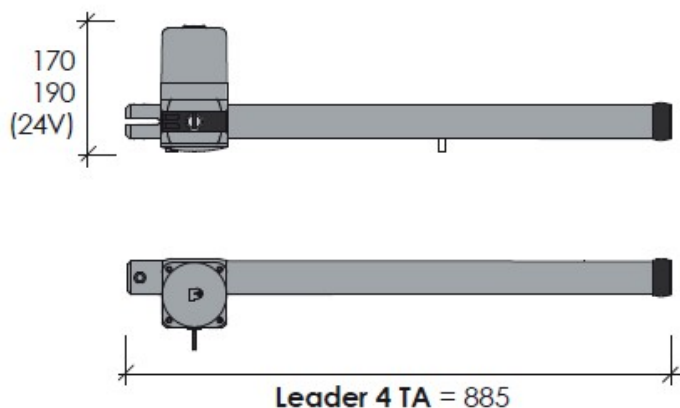

LEADER-TA

Μοτέρ για ανοιγόμενη πόρτα έως 2,75 μέτρα φύλλο πόρτας

Το LEADER TA είναι ιταλικό μοτέρ για ανοιγόμενες πόρτες. Διαθέτει ενσωματωμένο φυσικό στοπ στο κλείσιμο. Είναι κατασκευασμένο με γρανάζια από μπρούντζο και διαθέτει εύκολη χειροκίνηση, σε περίπτωση διακοπής ρεύματος. Δυνατό, αξιόπιστο και αθόρυβο στη λειτουργία του.

ΔΙΑΘΕΣΙΜΟΙ ΚΩΔΙΚΟΙ	LEADER-TA
ΜΕΓΙΣΤΟ ΒΑΡΟΣ ΠΟΡΤΑΣ	300ΚΙΛΑ
ΤΡΟΦΟΔΟΣΙΑ	230VAC
ΙΣΧΥΣ	280WATT
ΔΥΝΑΜΗ ΜΟΤΕΡ	2800N
ΤΑΧΥΤΗΤΑ ΜΟΤΕΡ	2,75M